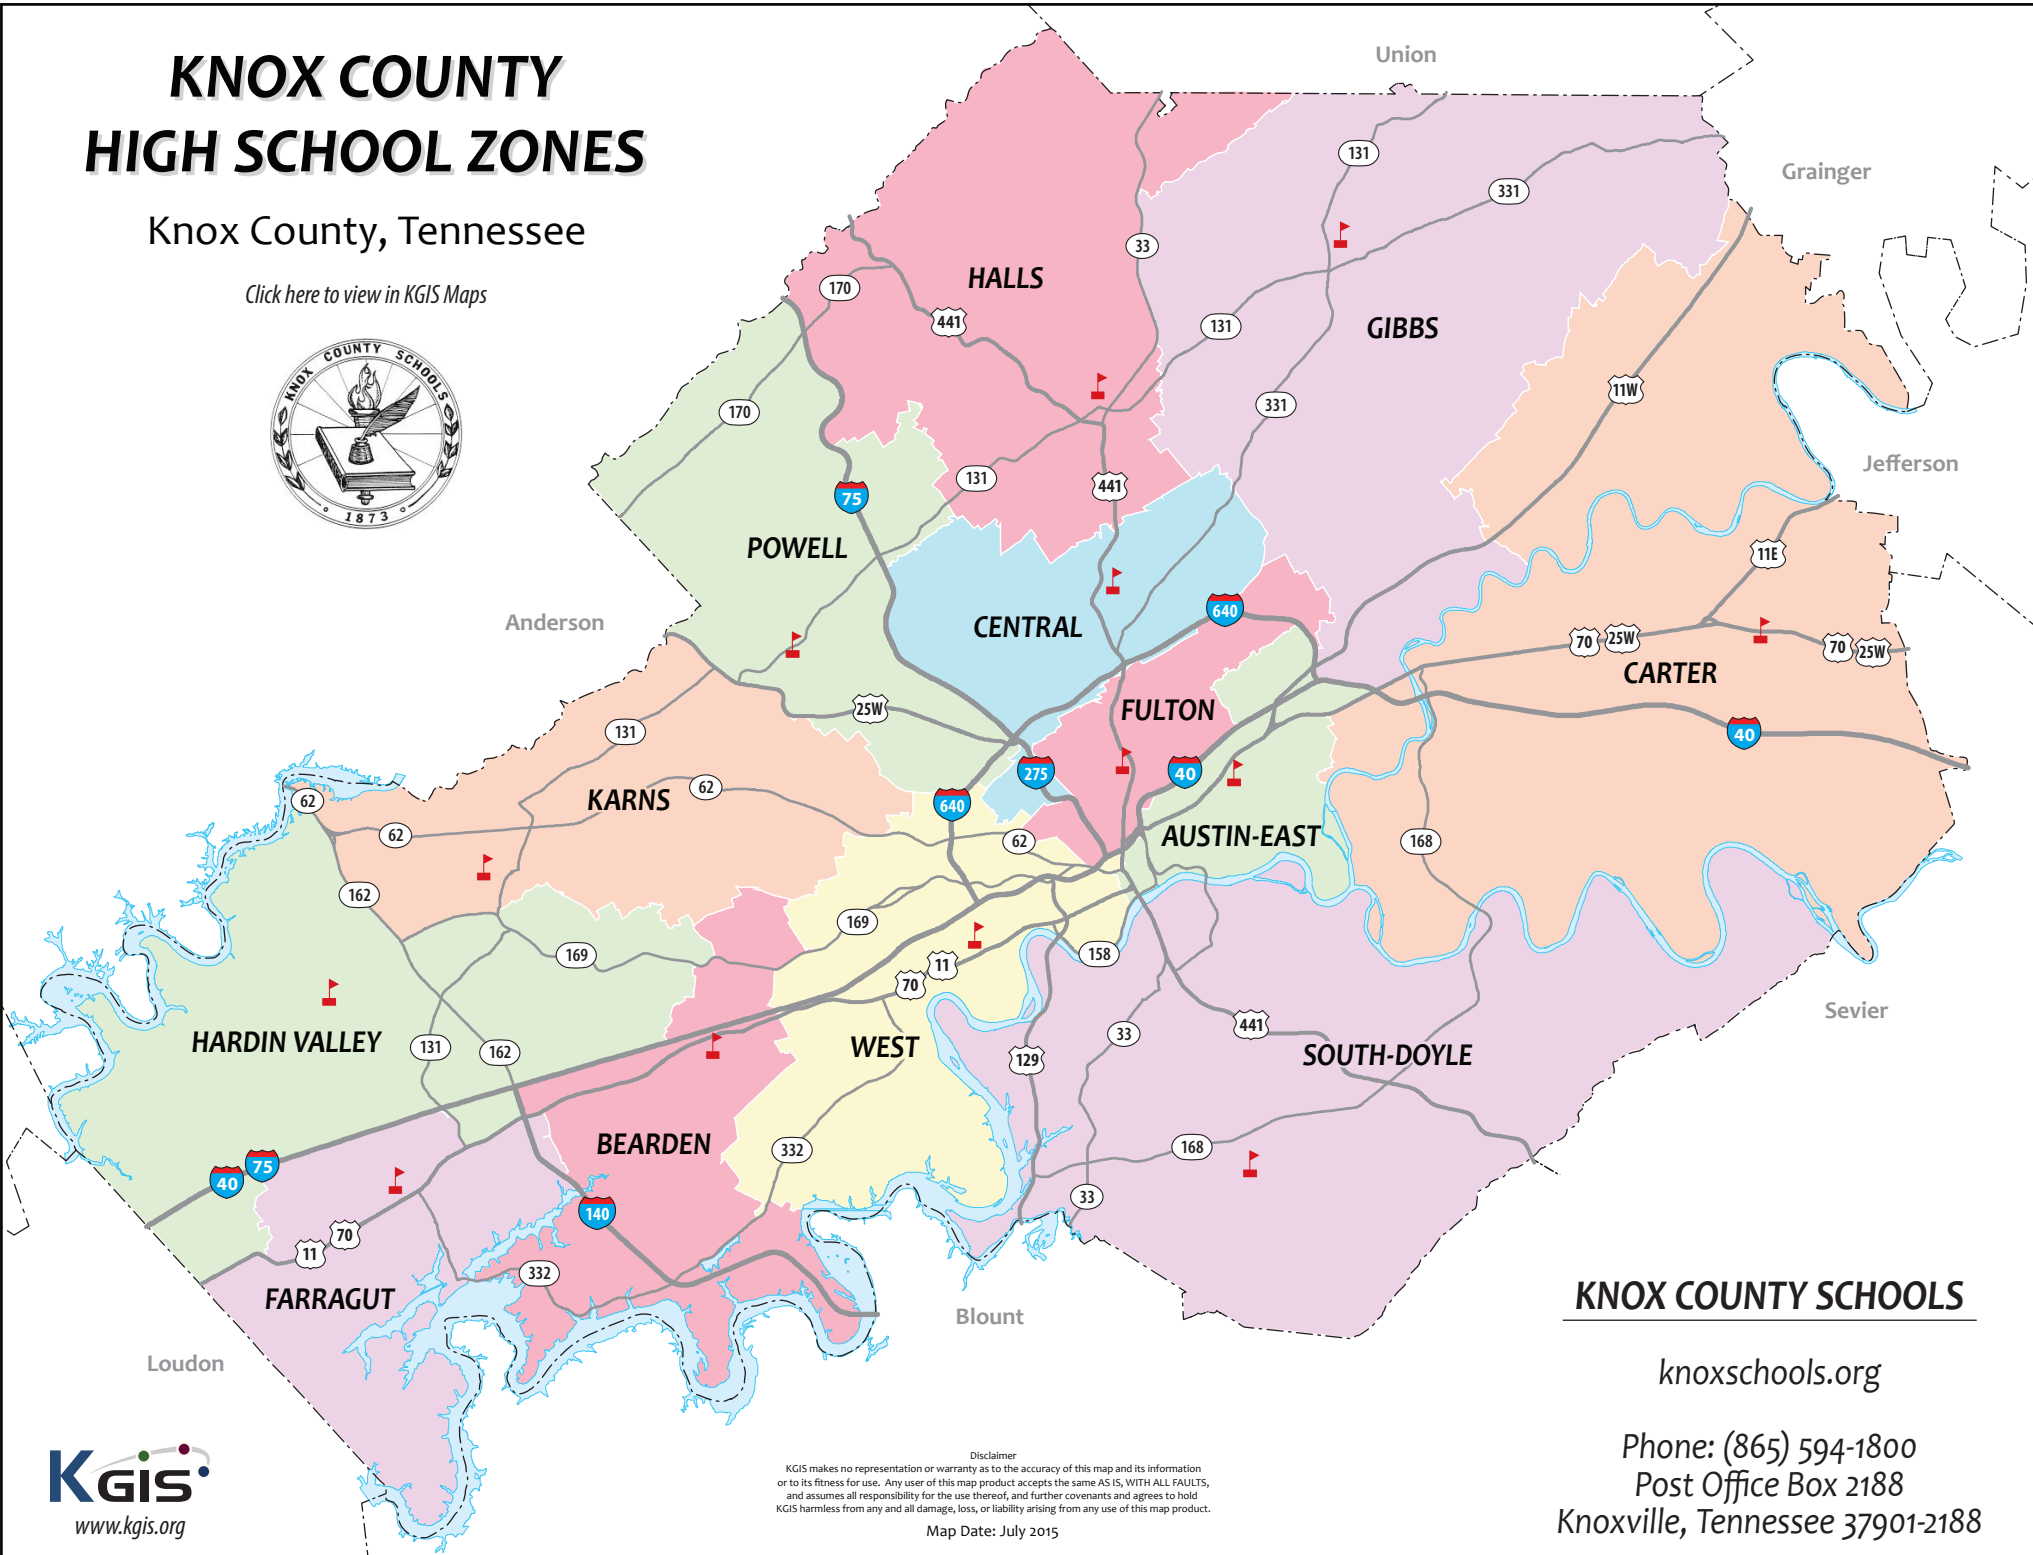

KNOX COUNTY HIGH SCHOOL ZONES

Knox County, Tennessee

[Click here to view in KGIS Maps](#)

Map Date: July 2015

KNOX COUNTY SCHOOLS

knoxschools.org

Phone: (865) 594-1800
Post Office Box 2188
Knoxville, Tennessee 37901-2188