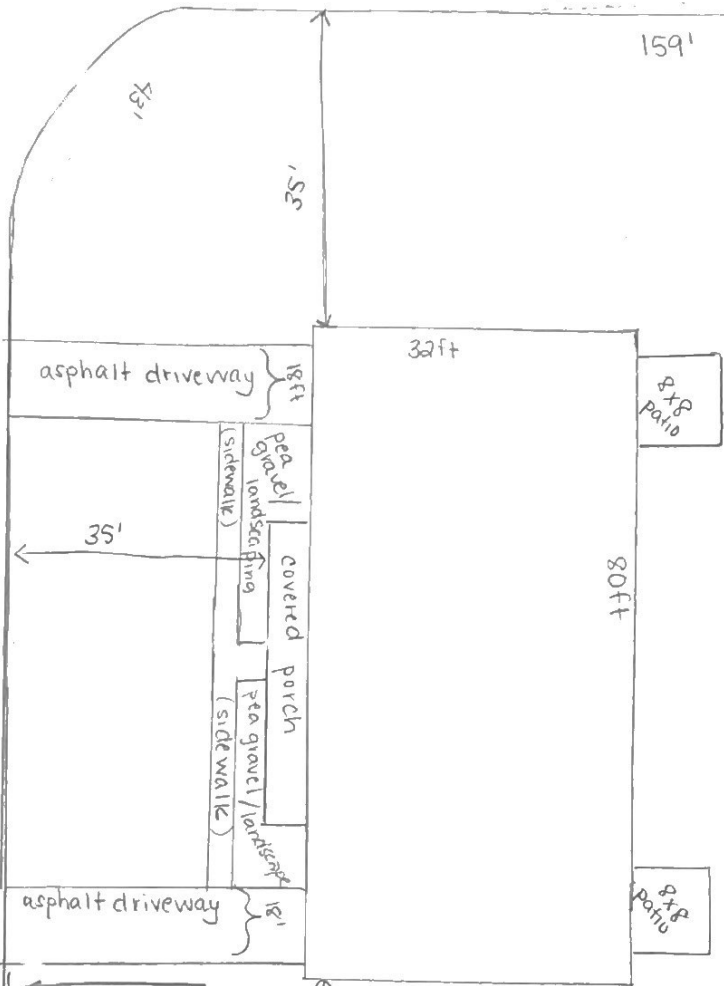

HOWARD BENNETT WAY  
( LEADING to Lots  
7221 & 7227 )

→ 20 feet wide →  
the Remainder  
of Howard Bennett  
Way

24 feet wide

20 feet

WEST

EMORY

ROAD

1-5-22-41R

Site Map for:  
7a01 Howard Bennett  
proposed duplex w/ car garage  
1-B-22-UR

Site Map for:  
7a07 Howard Bennett  
proposed duplex w/ car garage  
1-B-22-UR

Howard Bennett Way

Howard Bennett Way

20feet  
(24ft at entrance)