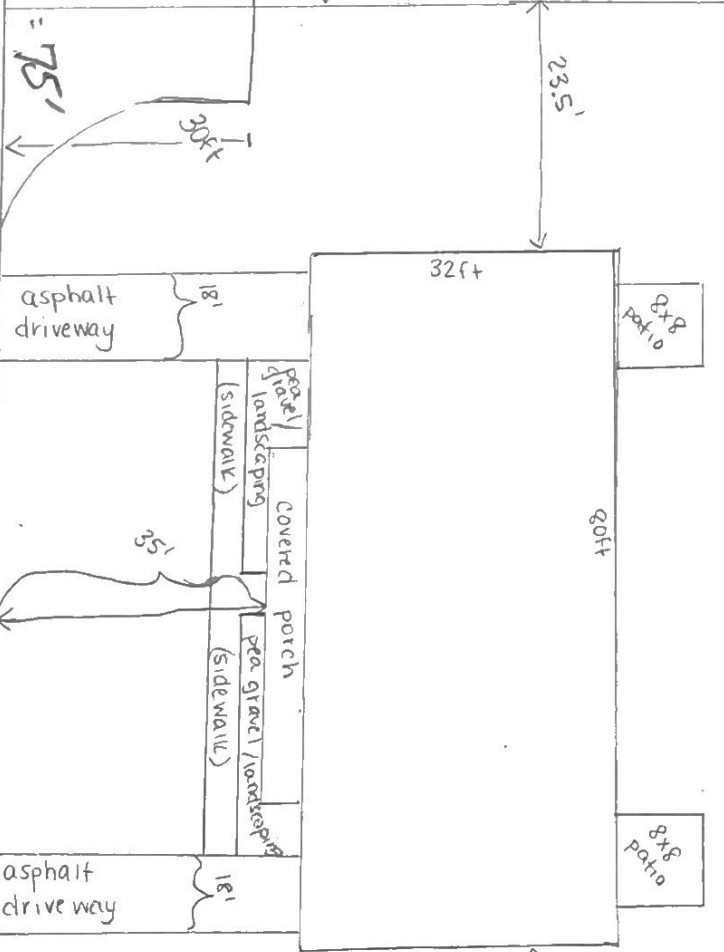

HOWARD BENNETT WAY  
( LEADING to Lots  
7221 & 7227 )

→ 20 feet wide →  
the Remainder  
of Howard Bennett  
Way

24 feet wide

20 feet

WEST

EMORY

ROAD

1-5-22-41R

Site Map for:  
7a01 Howard Bennett  
proposed duplex w/ car garage  
1-B-22-UR

Site Map for:  
7a07 Howard Bennett  
proposed duplex w/ car garage  
1-B-22-UR

Howard Bennett Way

Howard Bennett Way

20feet  
(24ft at entrance)