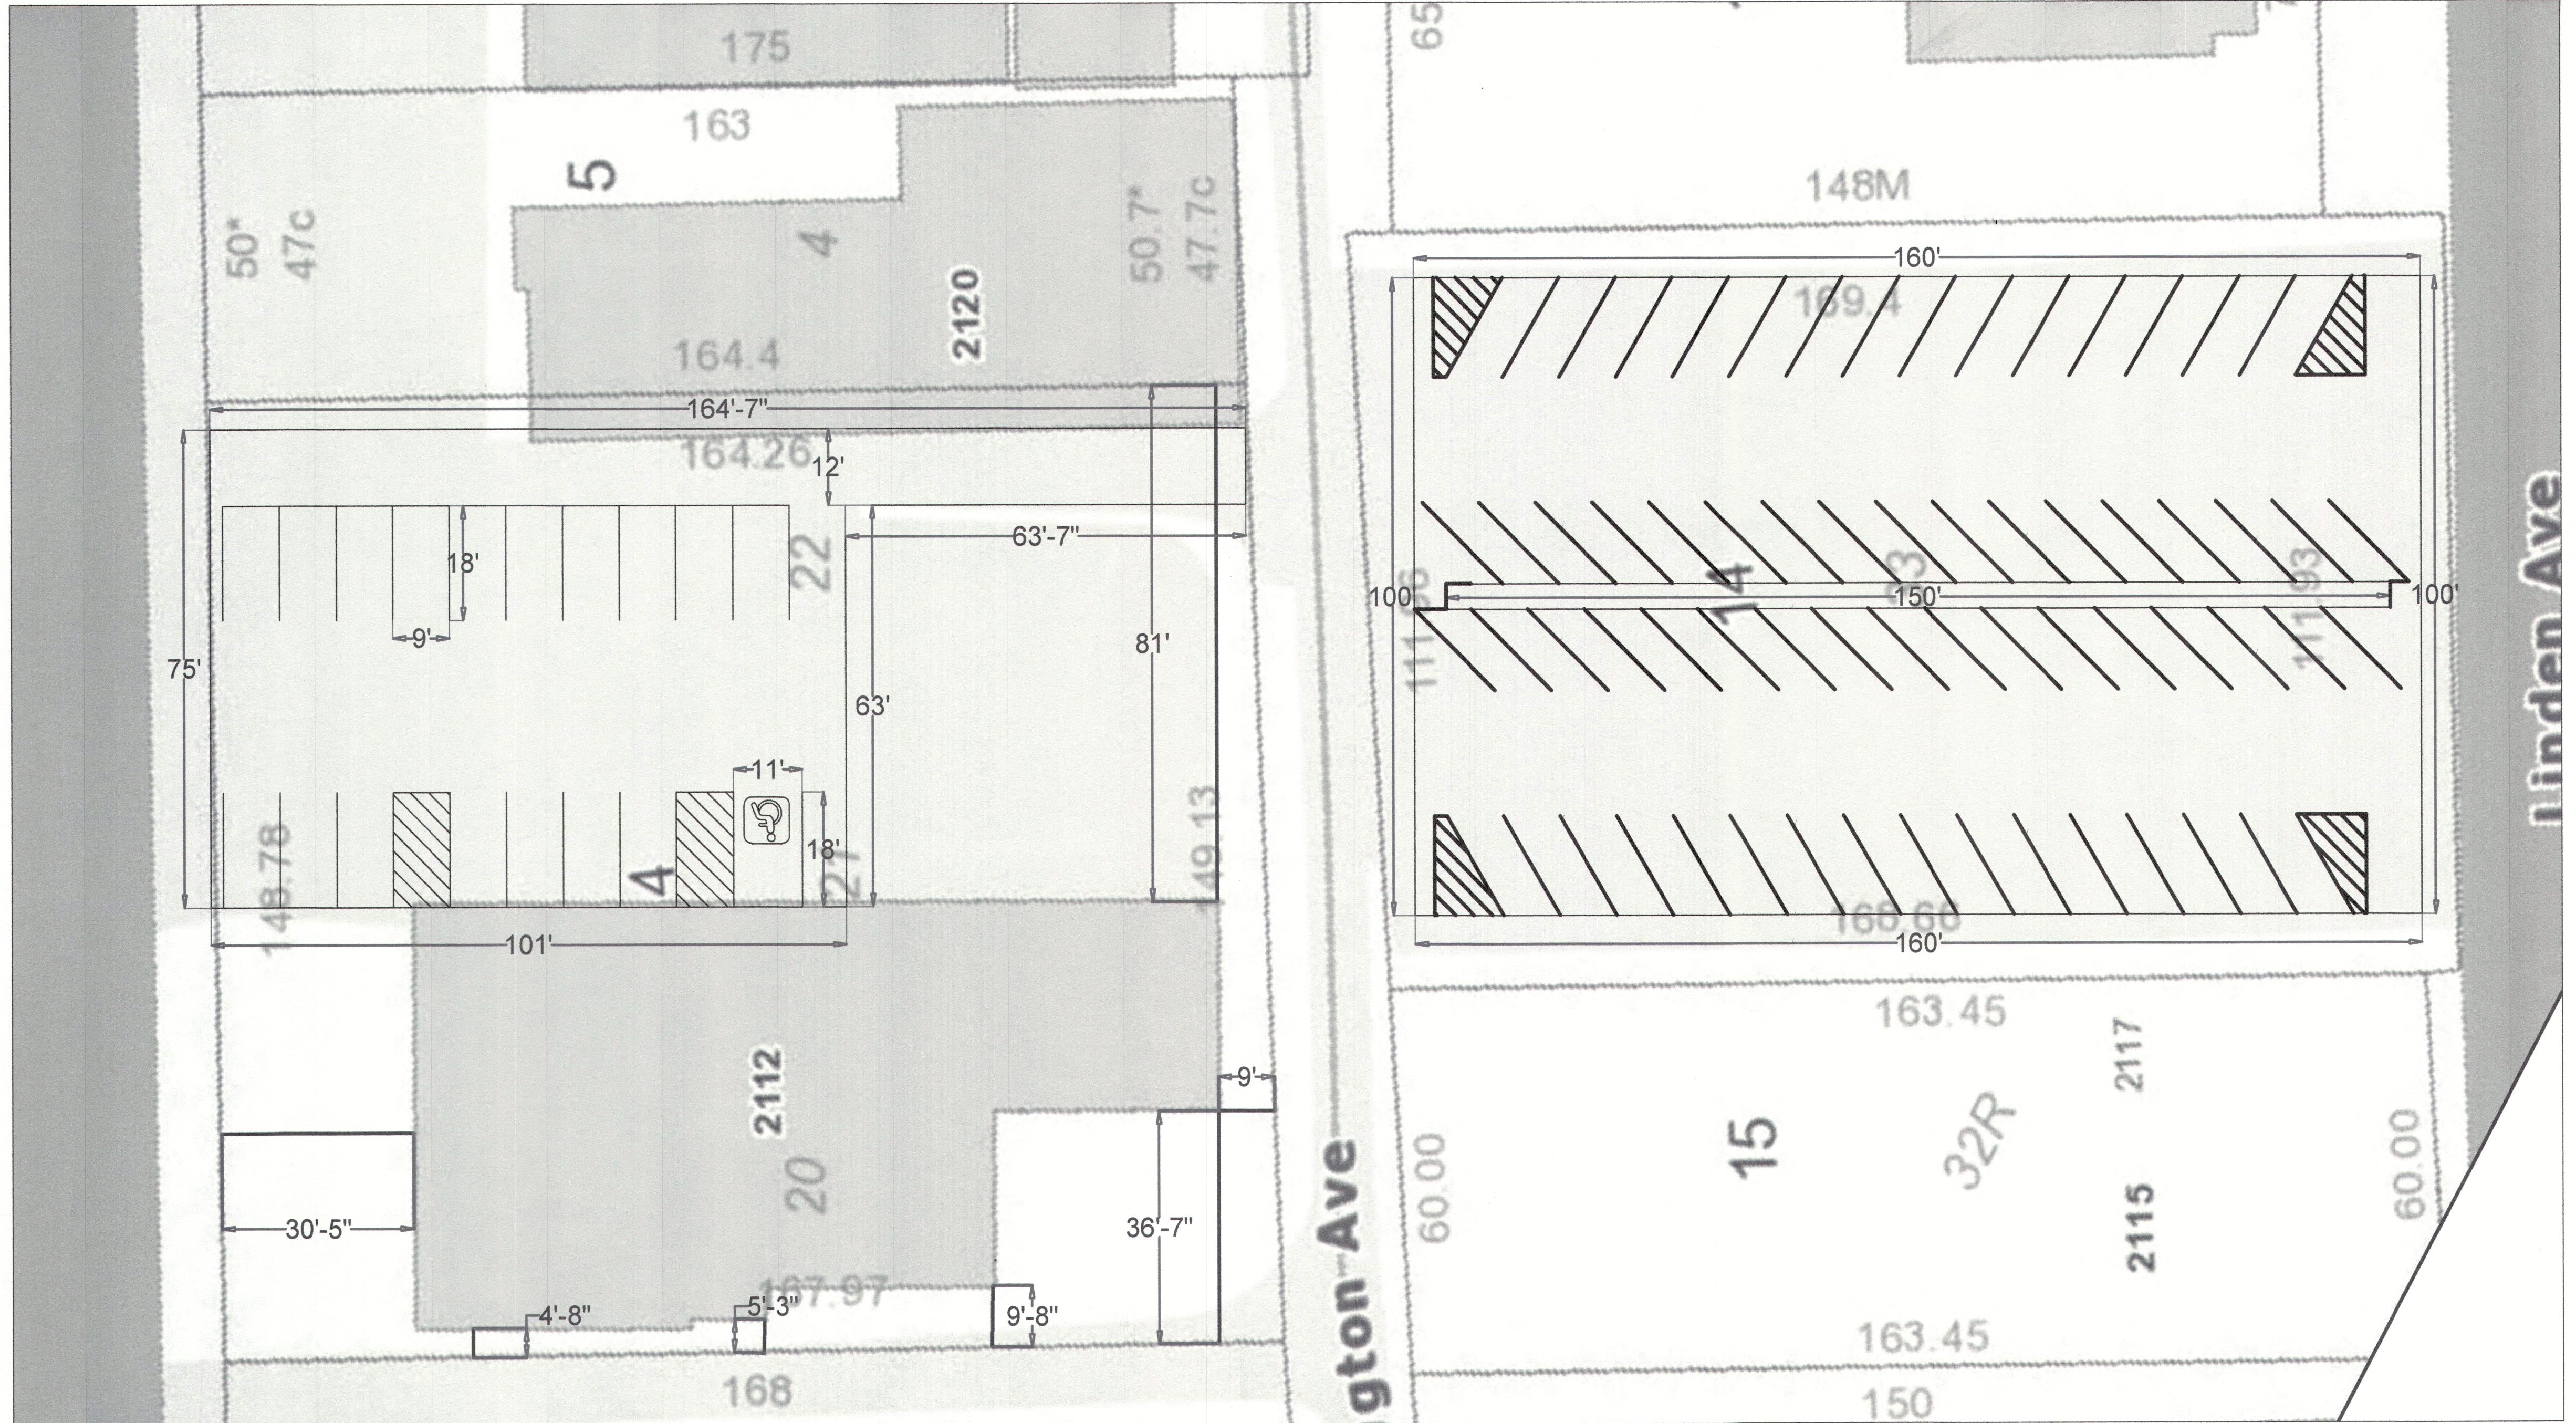

1 SITE MAP
S-1 SCALE: 1/16" = 1'-0" (DIMENSIONS ARE APPROXIMATE VERIFY IN FIELD)

Project: SITE MAP
Project # D24002R
Name: Brian Buckmon
Address: Patton Funeral Home
2112 East Magnolia Ave
Knoxville, Tennessee 37917

Sheet Title:
SITE MAP

Drawn by: RRC
Checked by: RRC
Date: MAY 2024

Revision	Date

Drawing No:
S-1

6-B-24-SU
5/17/2024