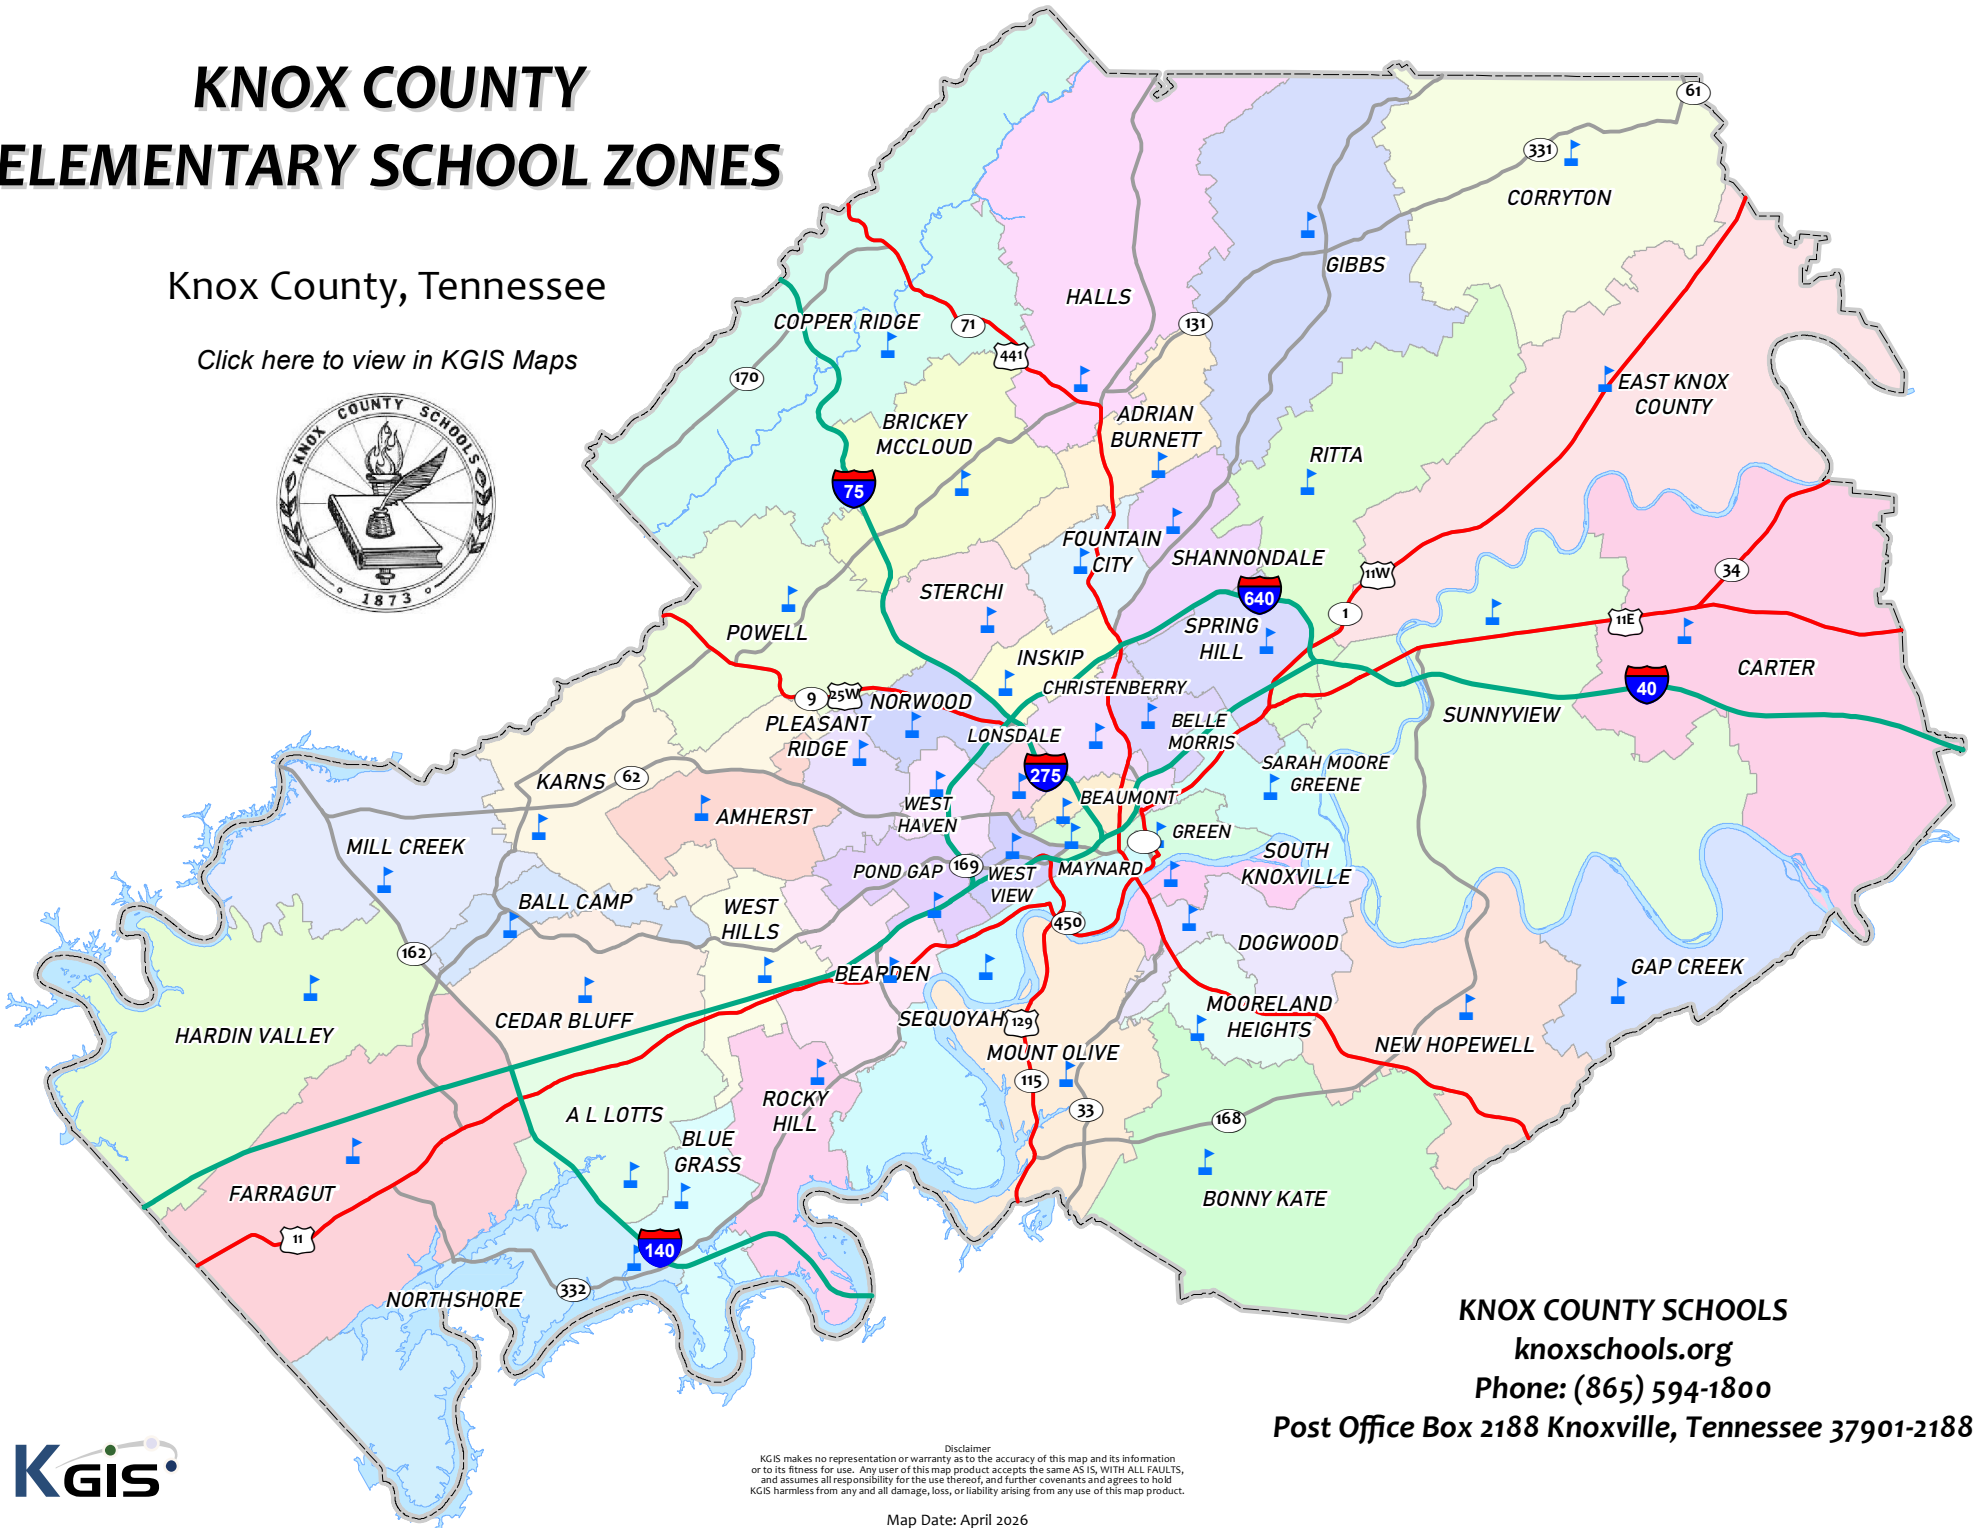

KNOX COUNTY ELEMENTARY SCHOOL ZONES

Knox County, Tennessee

[Click here to view in KGIS Maps](#)

KNOX COUNTY SCHOOLS

knoxschools.org

Phone: (865) 594-1800

Post Office Box 2188 Knoxville, Tennessee 37901-2188

Map Date: April 2026